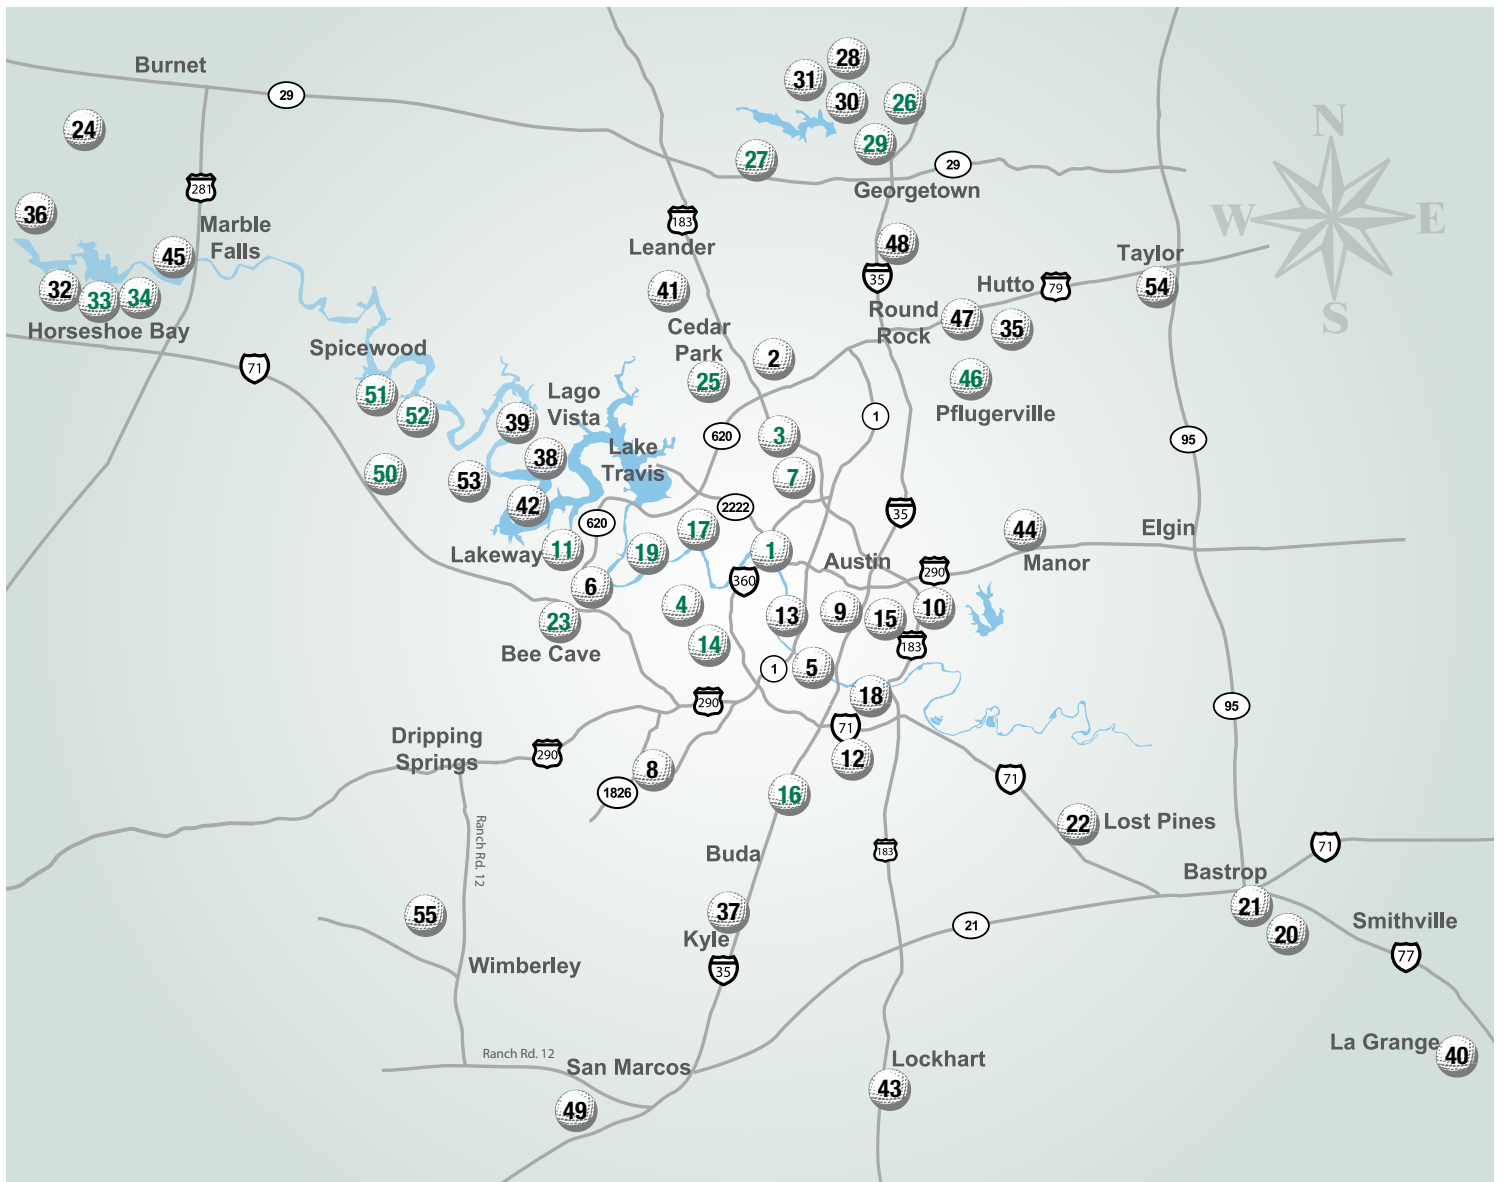

## Central Texas Golf Courses

With the nation's best combination of weather, name-brand designs and affordable, accessible golf, it's no wonder why Austin is recognized as the best golf city in America by Golf Magazine and the National Golf Foundation. With over 50 courses nestled among rolling hills, rivers and lakes, Central Texas is one of the most sought-after locations for avid golfers to tee off. Sizzling summers, perfect fall weather and mild winters make it the ideal environment to play virtually year-round. There is a course to cater to any skill level. Whether you are looking to take a swing at it casually with some friends at the Riverside Golf Course or prefer to work on improving your handicap at the exclusive Austin Golf Club, the Central Texas area has a golf course for everyone.