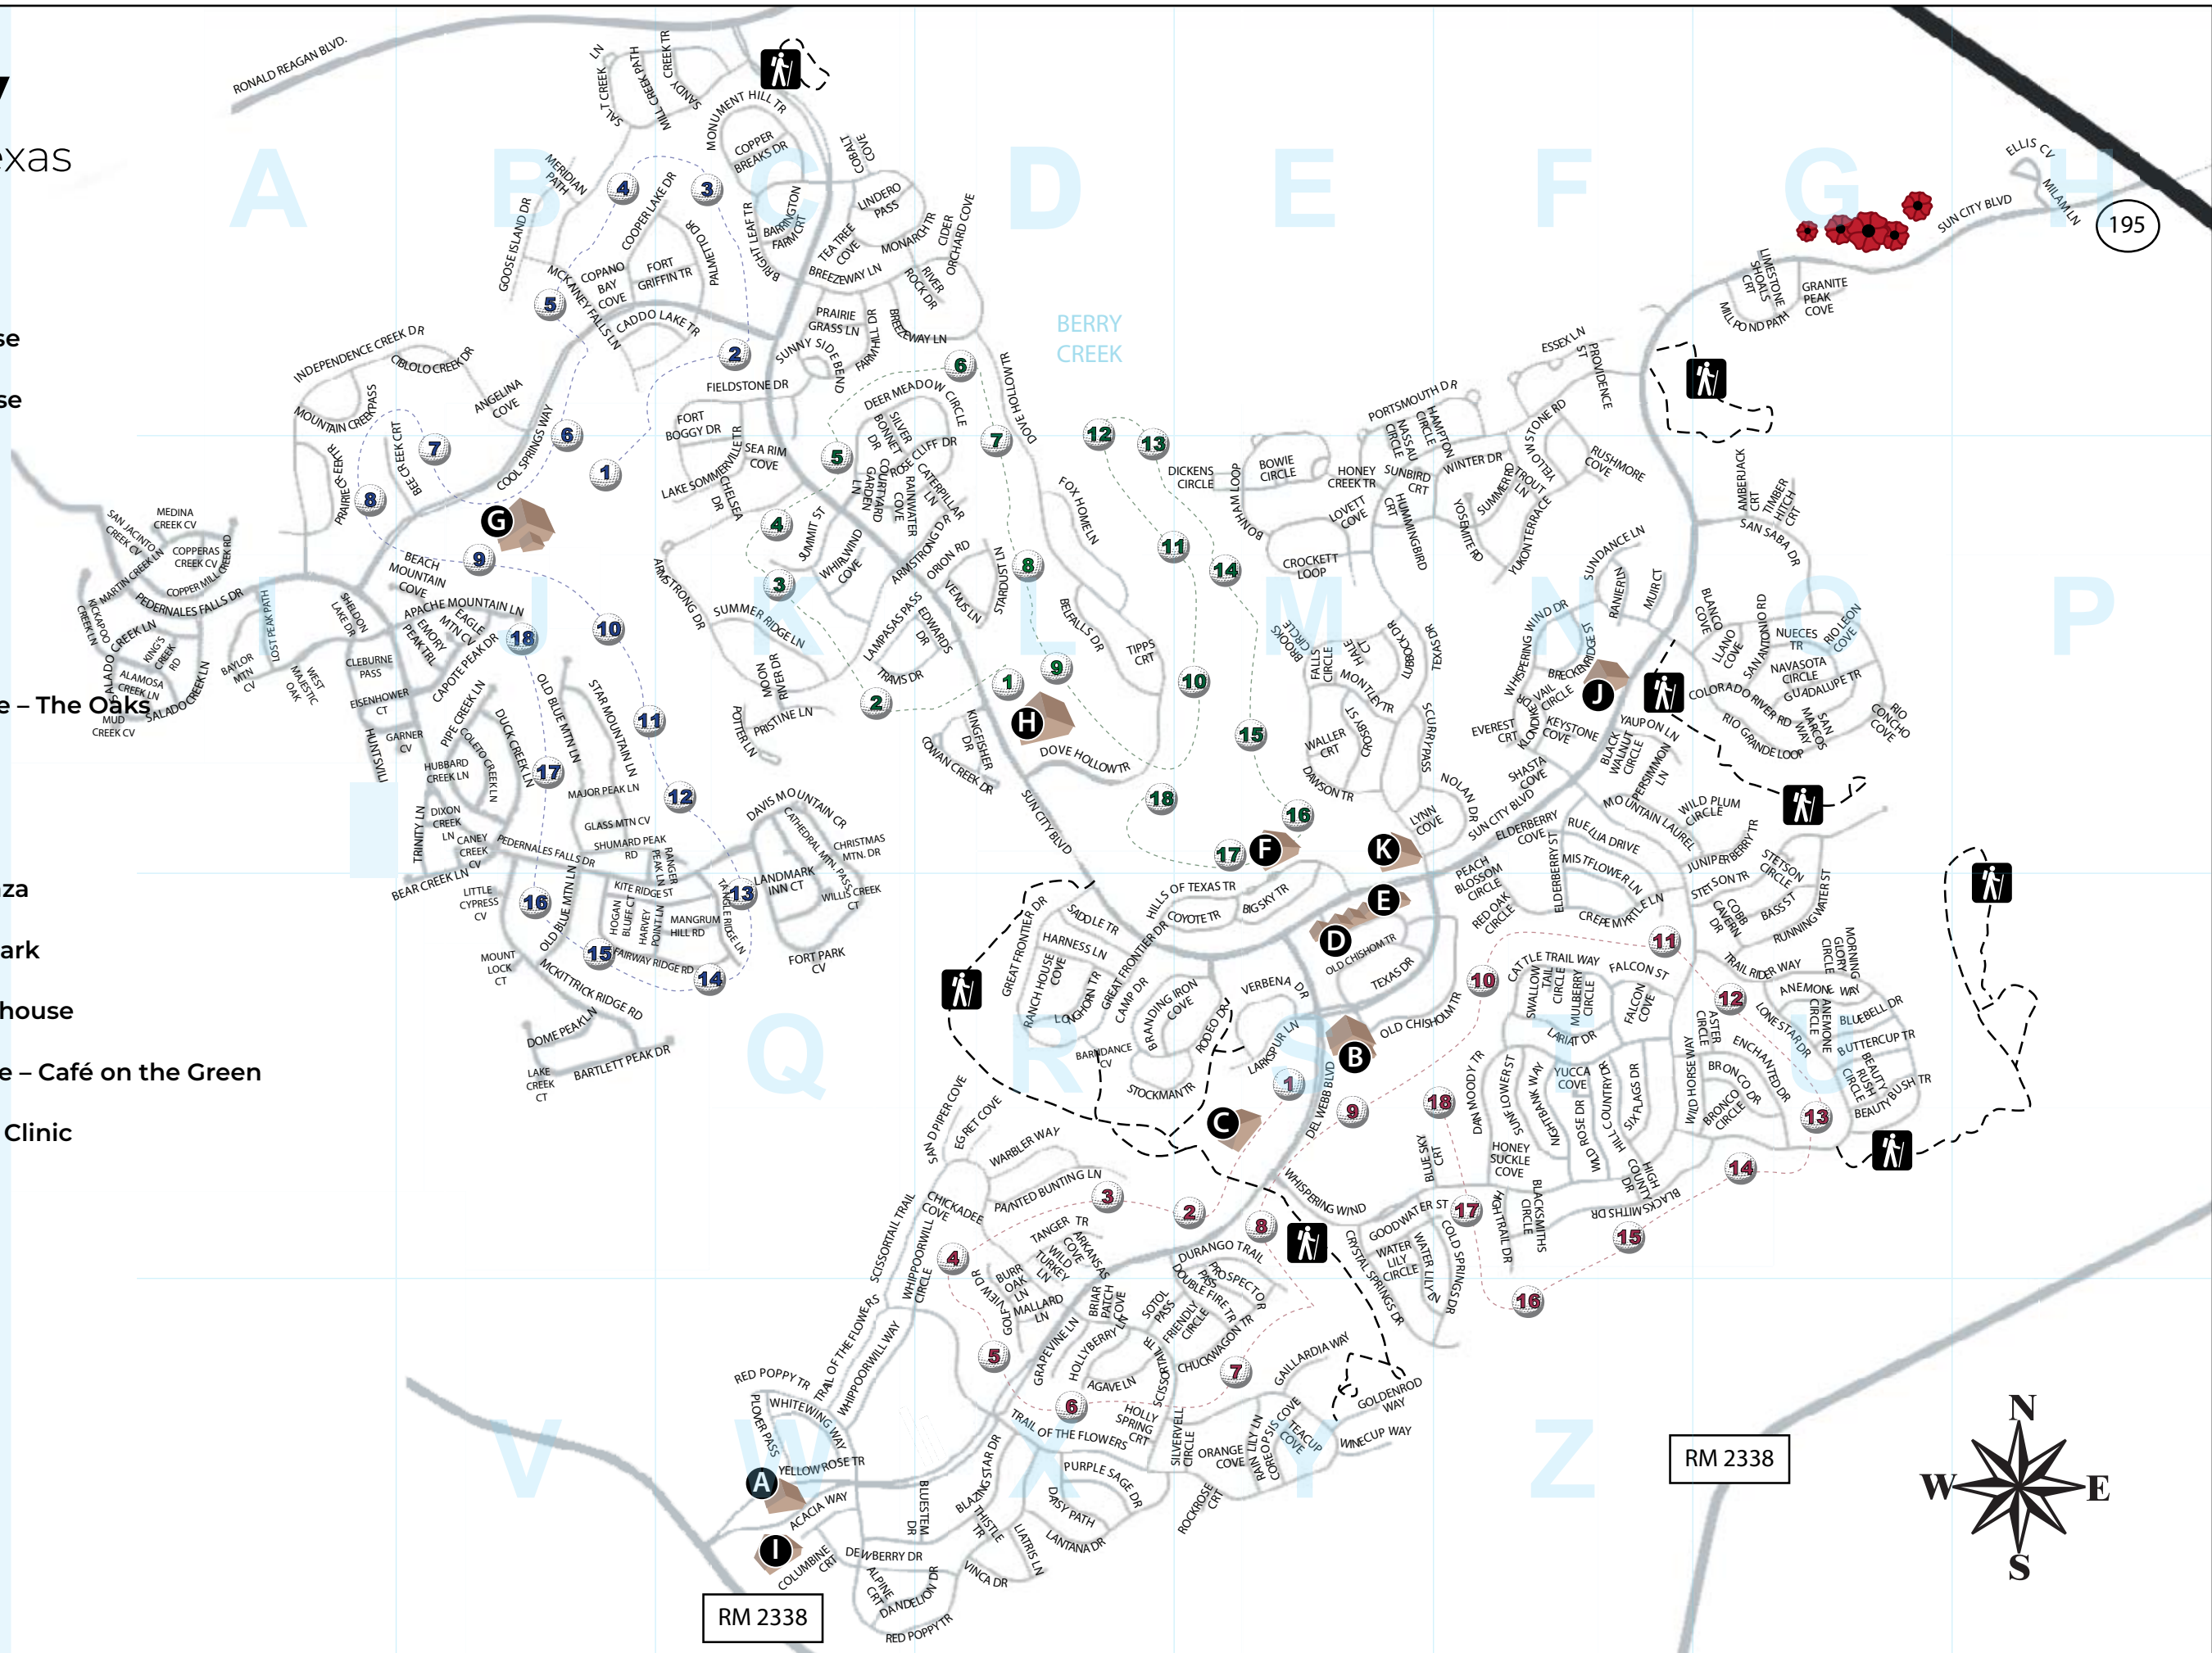

Sun City

Georgetown, Texas

Hot Spots

- Legacy Hills Golf Course
- White Wing Golf Course
- Cowan Creek
- Community Gardens
- Walking Trails
- **A** Entry House
- **B** Legacy Hills Clubhouse – The Oaks
- **C** Park Pavillion
- **D** Village Center
- **E** Veterans Memorial Plaza
- **F** Sales Center / Model Park
- **G** Amenity Center / Clubhouse
- **H** White Wing Clubhouse – Café on the Green
- **I** Scott & White Medical Clinic
- **J** The Worship Place
- **K** Woodshop