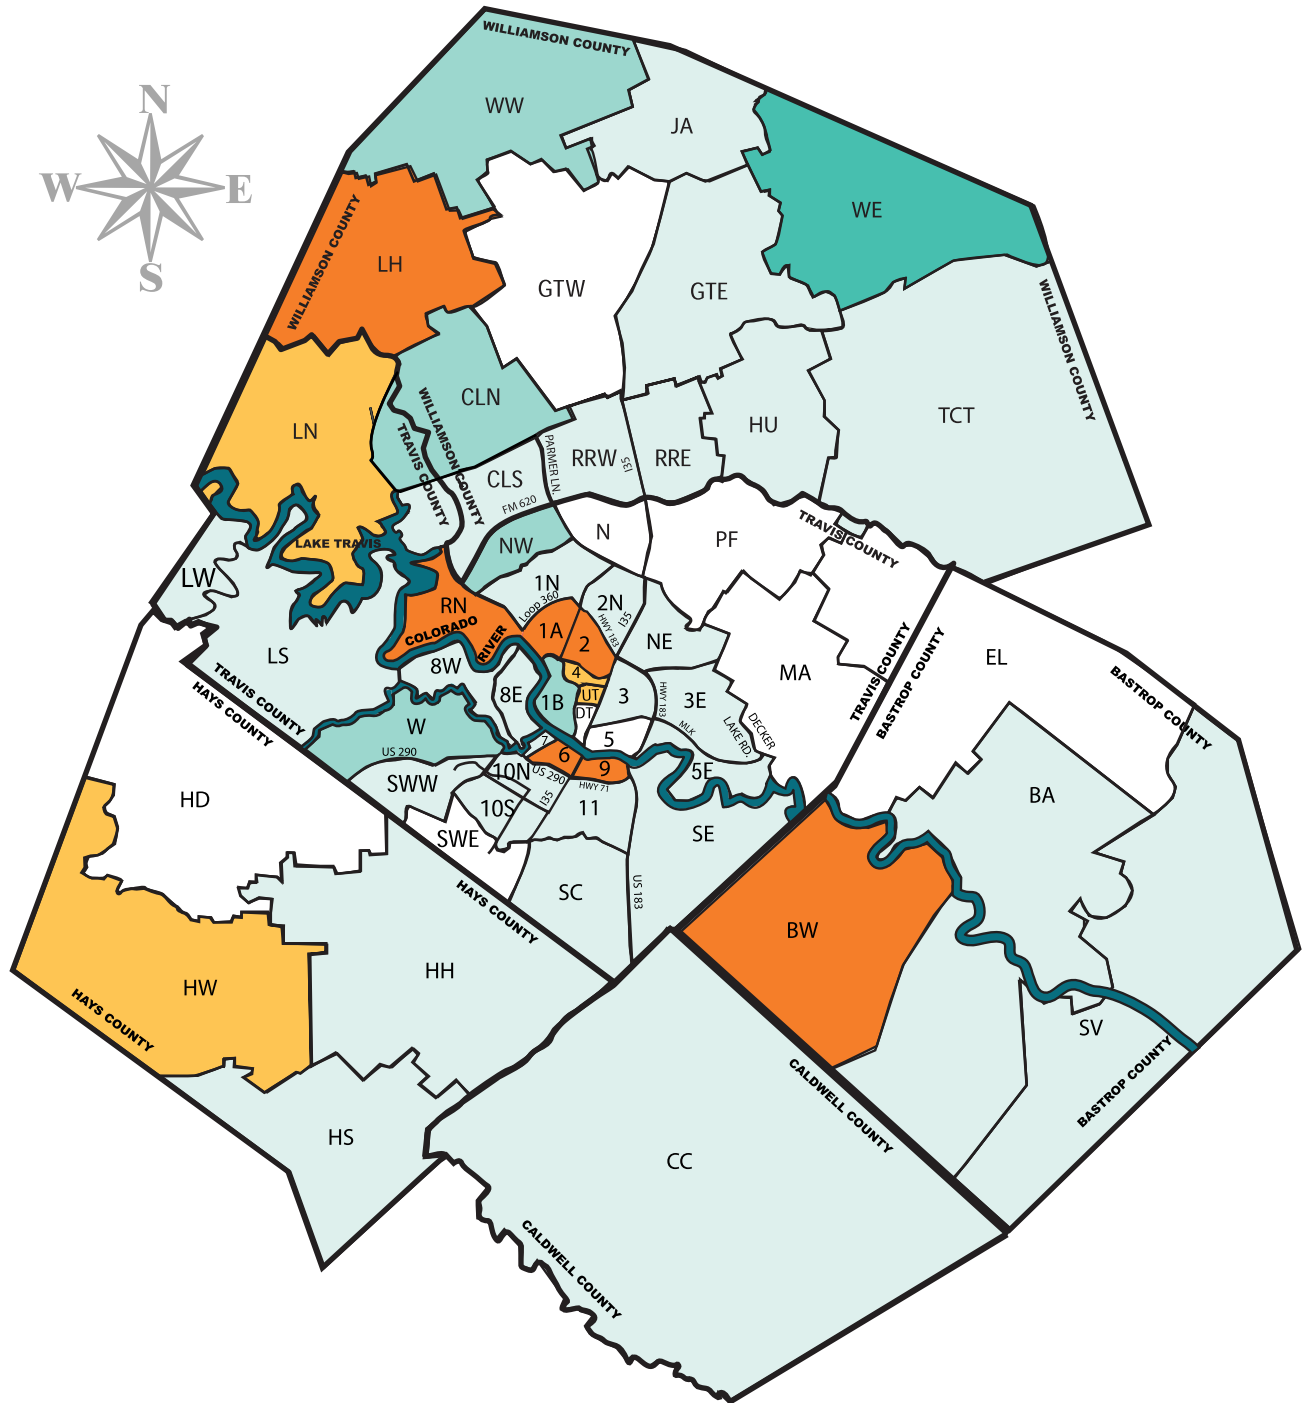

# Median Original List Price Change

December 2020 compared to December 2019

Based on information from the Austin Board of REALTORS® (alternatively, from ACTRIS) for the month indicated on the header. Neither the Board nor ACTRIS guarantees or is in any way responsible for its accuracy. All data is provided 'AS IS' and with all faults. Data maintained by the Board or ACTRIS may not reflect all real estate activity in the market. Copyright 2020 Austin Central Texas Realty Information Services, Inc.