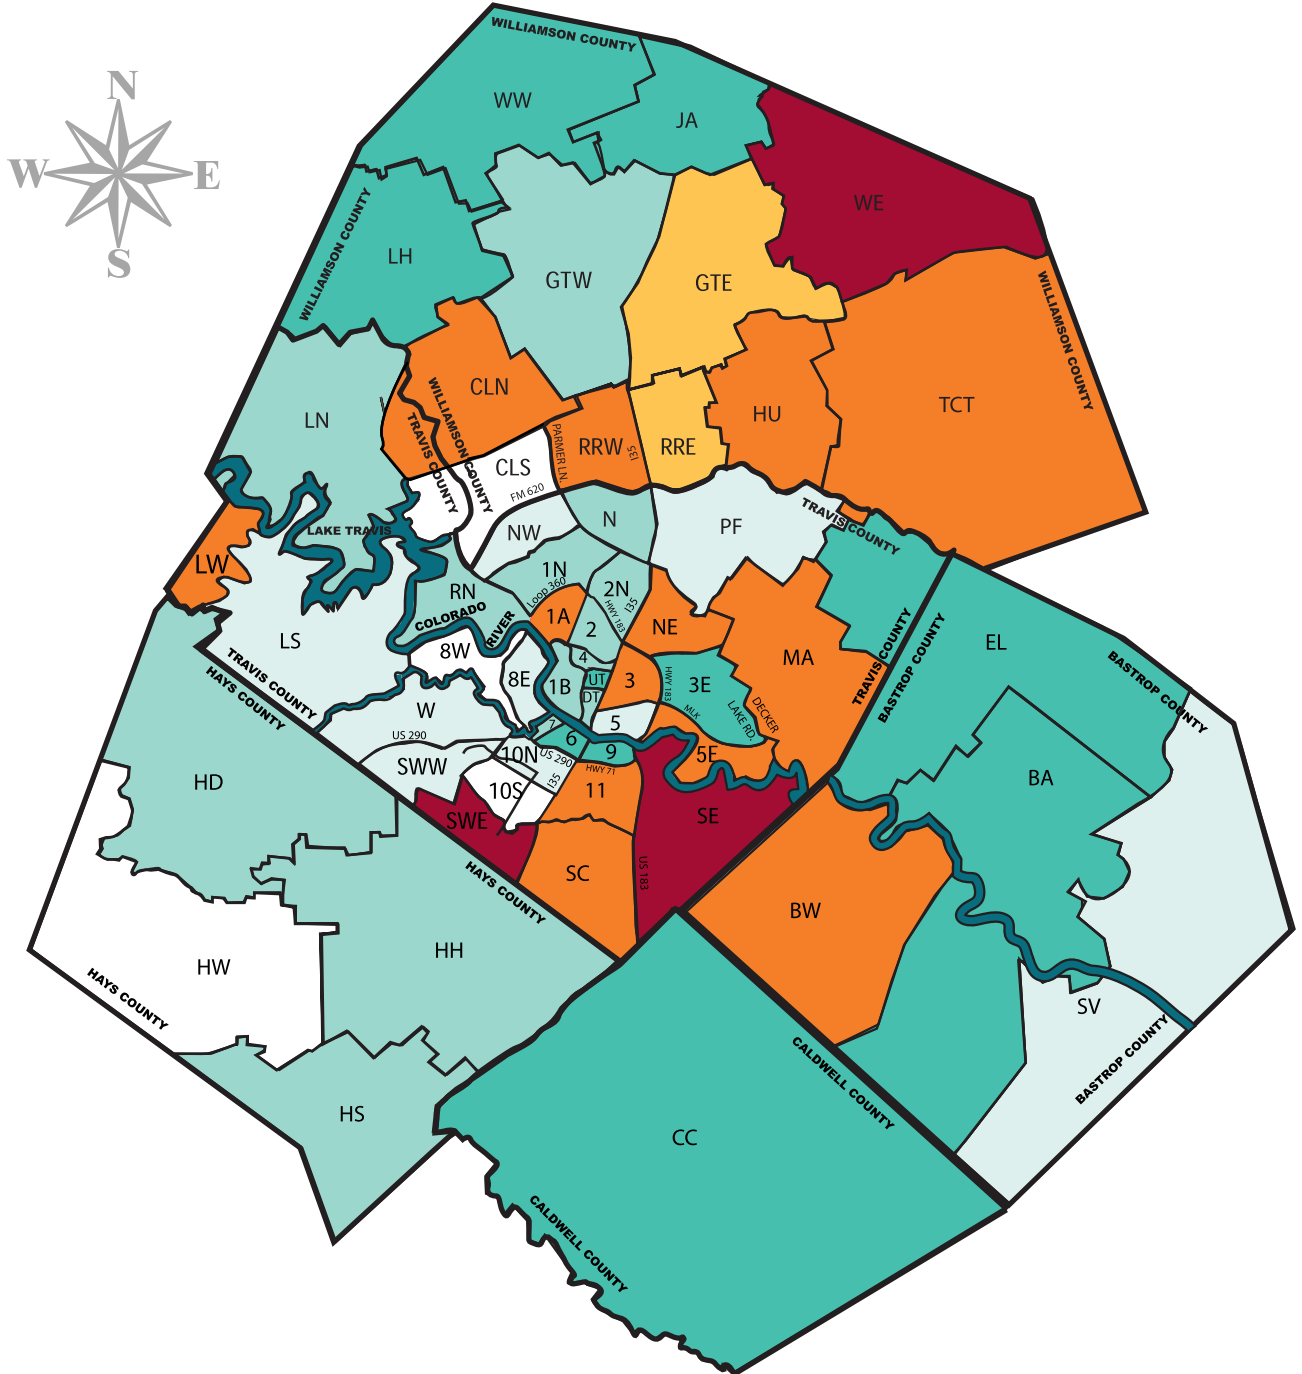

Number Sold Change

December 2020 compared to December 2019

Based on information from the Austin Board of REALTORS® (alternatively, from ACTRIS) for the month indicated on the header. Neither the Board nor ACTRIS guarantees or is in any way responsible for its accuracy. All data is provided 'AS IS' and with all faults. Data maintained by the Board or ACTRIS may not reflect all real estate activity in the market. Copyright 2020 Austin Central Texas Realty Information Services, Inc.