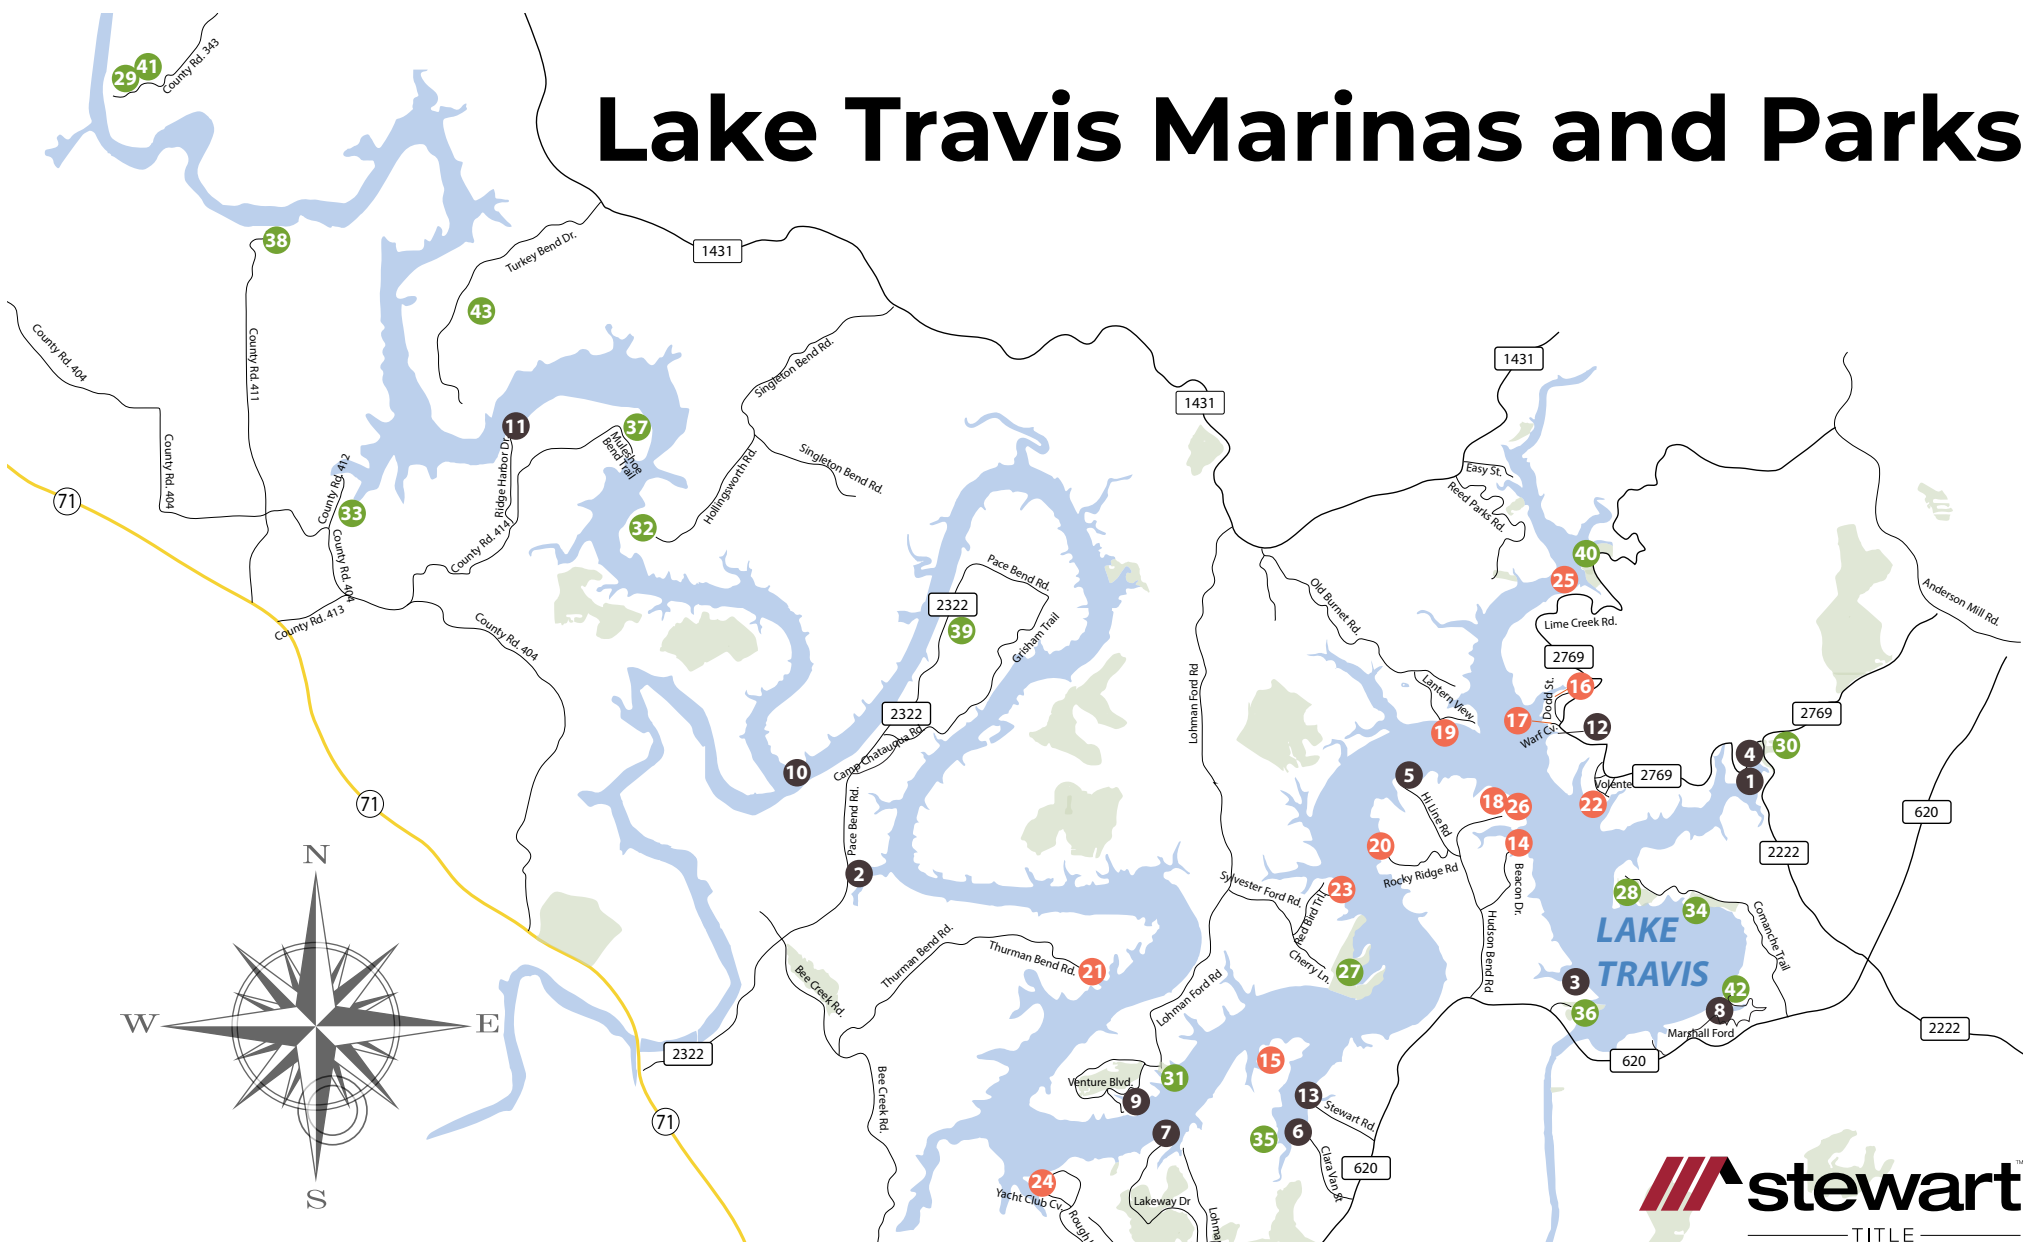

Lake Travis Marinas and Parks

Lake Travis Marinas and Parks

PUBLIC MARINAS

1	Anderson Mill Marina 512.266.1559	13993 FM 2769 Volente Rd., Austin, 78641 bit.ly/2v8qKqQ	
2	Briarcliff 512.264.2666	406 Sleat Dr., Briarcliff, 78669 briarcliffmarina.com	
3	Commanders Point 512.266.2333	4600 Commanders Point Dr., Austin, 78734 commanderspointmarina.com	
4	Cypress Creek 512.250.9880	13987 FM 2769, Leander, 78641 cypresscreekmarina.com	
5	Emerald Point 512.266.1535	5973 Hi Line Rd., Austin 78734 emeraldpointmarina.com	
6	Hurst Harbor 512.266.1800	16405 Clara Van St., Austin 78734 hurstharbormarina.com	
7	Lakeway 512.261.7511	103A Lakeway Dr., Austin 78734 lakewaymarina.com	
8	Marshall Ford 512.266.1559	12816 Park Dr., Austin 78732 marinequest.net/marshallford	
9	Point Venture 512.267.1845	350 Venture Blvd., Point Venture, 78645	
10	Resort Ranch 512.264.2533	1300 N. Pace Bend Rd., Spicewood, 78669	
11	Ridge Harbor 281.987.2511	Ridge Harbor Drive, Spicewood, 78669 ridgeharbor.com	
12	VIP Marina 512.331.5375	16107 Wharf Cv., Leander 78641 viplaketravis.com	
13	Sail and Ski Yacht Club 512.266.2507	16406 Stewart Rd., Austin, 78734 sailandski.com	

ACTIVITY ICON DESCRIPTION

	Bicycling Trails – Dirt, Gravel or Concrete		Ice		Restaurant
	Boat Ramp		Meeting/Conference Facilities		Restrooms
	Cabin		Outdoor Education and Recreation Programs		RV Sites
	Entrance Fee		Overnight Use		RV Dump Station
	Equestrian Trails		Pavilion/Covered Area		Showers
	Fishing Permitted		Pets Not Allowed		Sports Courts and Fields
	Fuel Station		Picnic Tables		Swimming – Natural or Pool
	Fuel Station - Diesel		Playground		Tent Camping Permitted
	Hiking Trails		Pump-Out Stations		